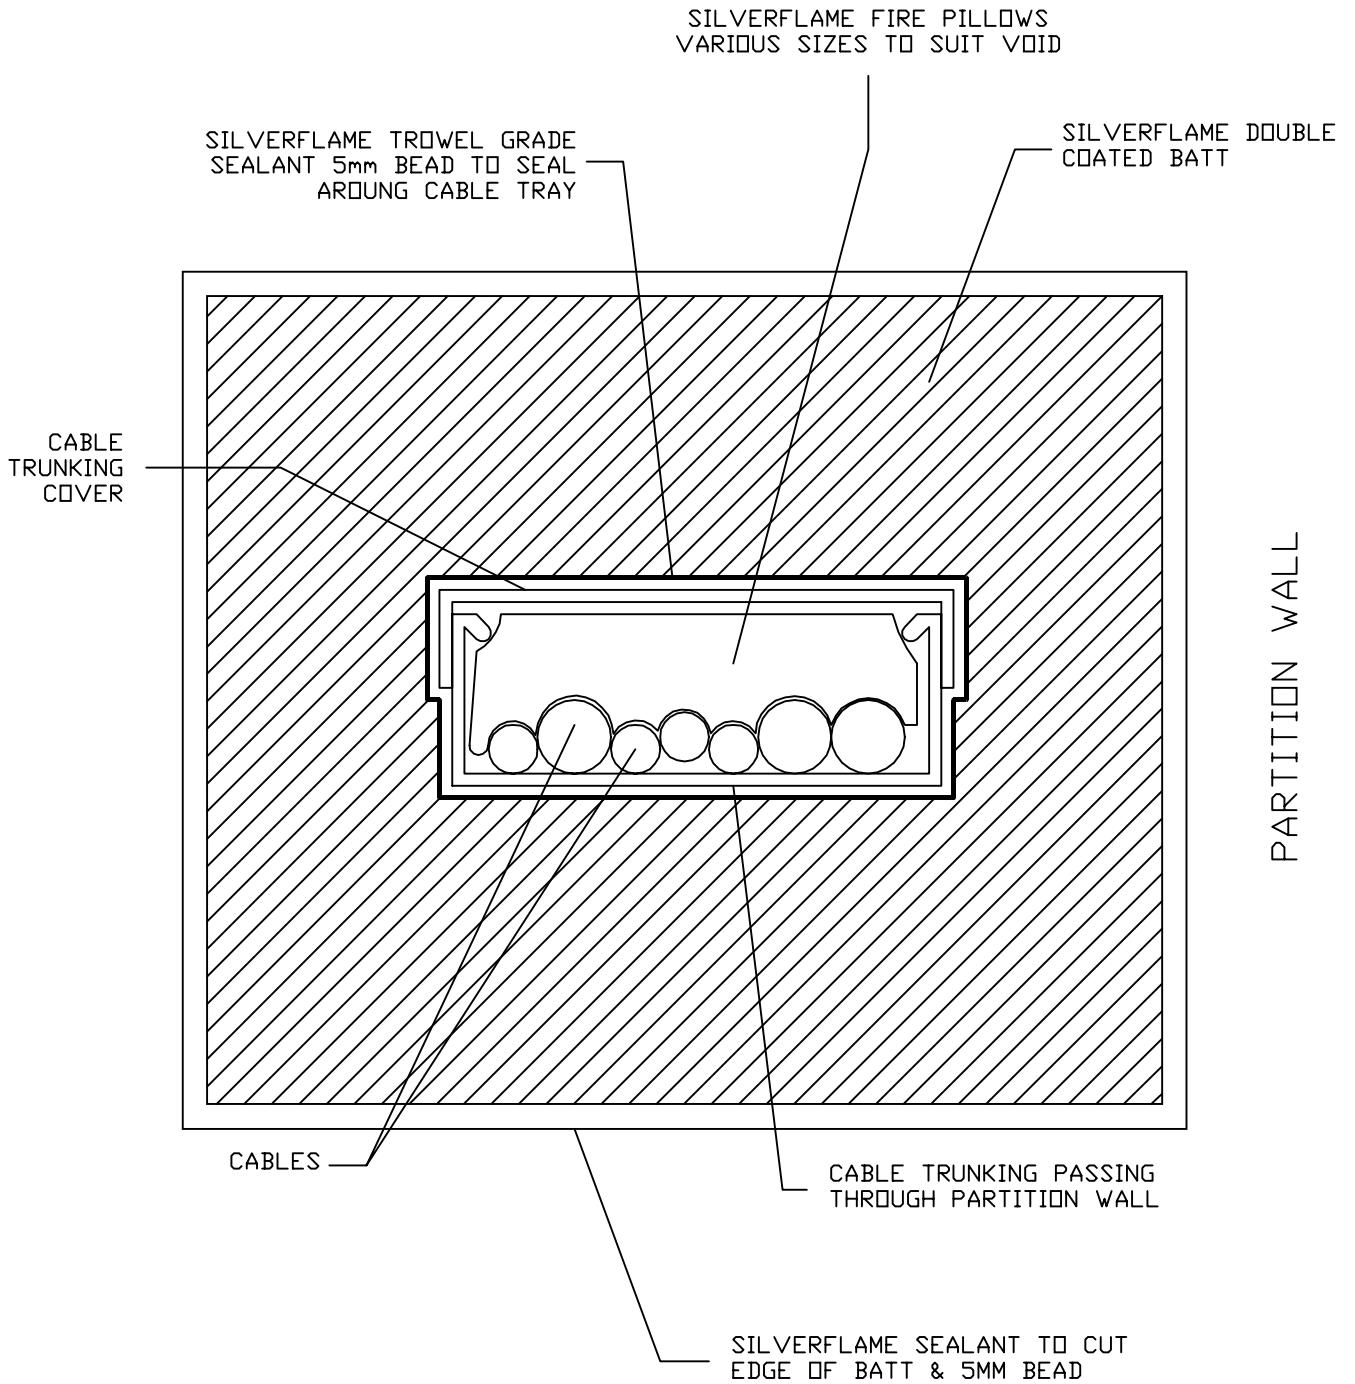

ELEVATION SHOWING TYPICAL APPLICATION OF SILVERFLAME FIRE PILLOWS

Firestopit.com
Swadlincote Road
Woodville
Swadlincote
DE11 8DD, UK.
TEL: 01283 229022
FAX: 01283 222219

FILE NAME:

DET003

DATE:

30/04/02

THESE DESIGN DETAILS REMAIN THE PROPERTY OF FIRESTOPIT.COM AND SHOULD NOT BE USED IN CONJUNCTION WITH ANY OTHER MANUFACTURERS PRODUCTS OR SPECIFICATIONS. DOING SO MAY RESULT IN THE FAILURE OF THE FIRE STOPPING SYSTEM AND WILL RENDER ANY PRODUCT OR SYSTEM GUARANTEES NULL & VOID